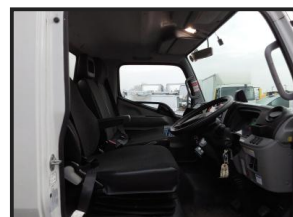

MITSUBISHI FUSO CANTER 7C15 7.5 TON FRIDGE

£POA

MITSUBISHI FUSO CANTER 7C15 2021 (71) EURO 6, 7.5 TON FRIDGE, CARRIER XARIOS 600 MT FRIDGE, TRIPLE BARN DOORS, SIDE LOADING DOOR, COLUMN TAIL LIFT, CAMERA, AUTO GEARBOX, CRUISE CONTROL, 3 SEATS, ELECTRIC WINDOWS, 25,000 MILES, NOV 25 TEST.

Product Details

Category/Type	7.5 Ton Rigid
Make	MITSUBISHI FUSO
Model	CANTER 7C15 7.5 TON FRIDGE
Year	2021
Hours	-

Colliery Lane North, Exhall, Coventry, Warwickshire, CV7 9NW

Tel: 024 7636 2592

www.geoff-sipson.co.uk office@geoff-sipson.co.uk