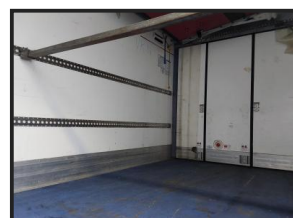

MITSUBISHI FUSO CANTER 7C15 7.5 TON FRIDGE

£POA

MITSUBISHI FUSO CANTER 7C15 2021 (71) EURO 6, 7.5 TON FRIDGE, CARRIER XARIOS 600 MT FRIDGE, TRIPLE BARN DOORS, SIDE LOADING DOOR, COLUMN TAIL LIFT, CAMERA, AUTO GEARBOX, CRUISE CONTROL, 3 SEATS, ELECTRIC WINDOWS, 25,000 MILES, NOV 25 TEST.

Product Details

Category/Type	7.5 Ton Rigid
Make	MITSUBISHI FUSO
Model	CANTER 7C15 7.5 TON FRIDGE
Year	2021
Hours	-

Colliery Lane North, Exhall, Coventry, Warwickshire, CV7 9NW

Tel: 024 7636 2592

www.geoff-sipson.co.uk office@geoff-sipson.co.uk