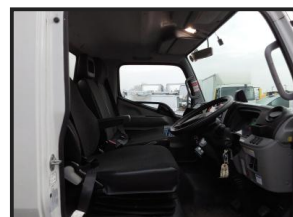

MITSUBISHI FUSO CANTER 7C15 7.5 TON FRIDGE

£POA

MITSUBISHI FUSO CANTER 7C15 2021 (71) EURO 6, 7.5 TON FRIDGE, CARRIER XARIOS 600 MT FRIDGE, TRIPLE BARN DOORS, SIDE LOADING DOOR, COLUMN TAIL LIFT, CAMERA, AUTO GEARBOX, CRUISE CONTROL, 3 SEATS, ELECTRIC WINDOWS, 25,000 MILES, NOV 25 TEST.

Product Details

Category/Type	Fridges
Make	MITSUBISHI FUSO
Model	CANTER 7C15 7.5 TON FRIDGE
Year	2021
Hours	-

Colliery Lane North, Exhall, Coventry, Warwickshire, CV7 9NW

Tel: 024 7636 2592

www.geoff-sipson.co.uk office@geoff-sipson.co.uk