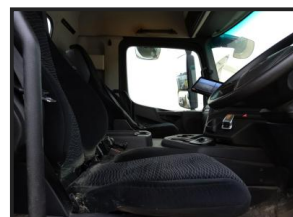

MERCEDES-BENZ AROCS 2630 6X4 TIPPER GRAB

£POA

MERCEDES AROCS 2630 2020 (20) EURO 6, DAY CAB, 6X4 TIPPER GRAB, THOMPSON STEEL BODY, PALFINGER EPSILON M125 CRANE, REVERSING CAMERA, EDBRO TIPPING GEAR, AUTO GEARBOX, CRUISE CONTROL, AIR CON, 40,000 MILES, AUG 25 TEST, DUE IN, CALL FOR DETAILS.

Product Details

Category/Type	26 Ton Rigid
Make	MERCEDES-BENZ
Model	AROCS 2630 6X4 TIPPER GRAB
Year	2020
Hours	-

Colliery Lane North, Exhall, Coventry, Warwickshire, CV7 9NW

Tel: 024 7636 2592

www.geoff-sipson.co.uk office@geoff-sipson.co.uk