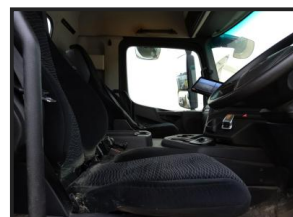

# MERCEDES-BENZ AROCS 2630 6X4 TIPPER GRAB

**£POA**

MERCEDES AROCS 2630 2020 (20) EURO 6, DAY CAB, 6X4 TIPPER GRAB, THOMPSON STEEL BODY, PALFINGER EPSILON M125 CRANE, REVERSING CAMERA, EDBRO TIPPING GEAR, AUTO GEARBOX, CRUISE CONTROL, AIR CON, 40,000 MILES, AUG 25 TEST, DUE IN, CALL FOR DETAILS.

## Product Details

| Product Details      |                                   |
|----------------------|-----------------------------------|
| <b>Category/Type</b> | <b>Tipper Grabs</b>               |
| <b>Make</b>          | <b>MERCEDES-BENZ</b>              |
| <b>Model</b>         | <b>AROCS 2630 6X4 TIPPER GRAB</b> |
| <b>Year</b>          | <b>2020</b>                       |
| <b>Hours</b>         | <b>-</b>                          |